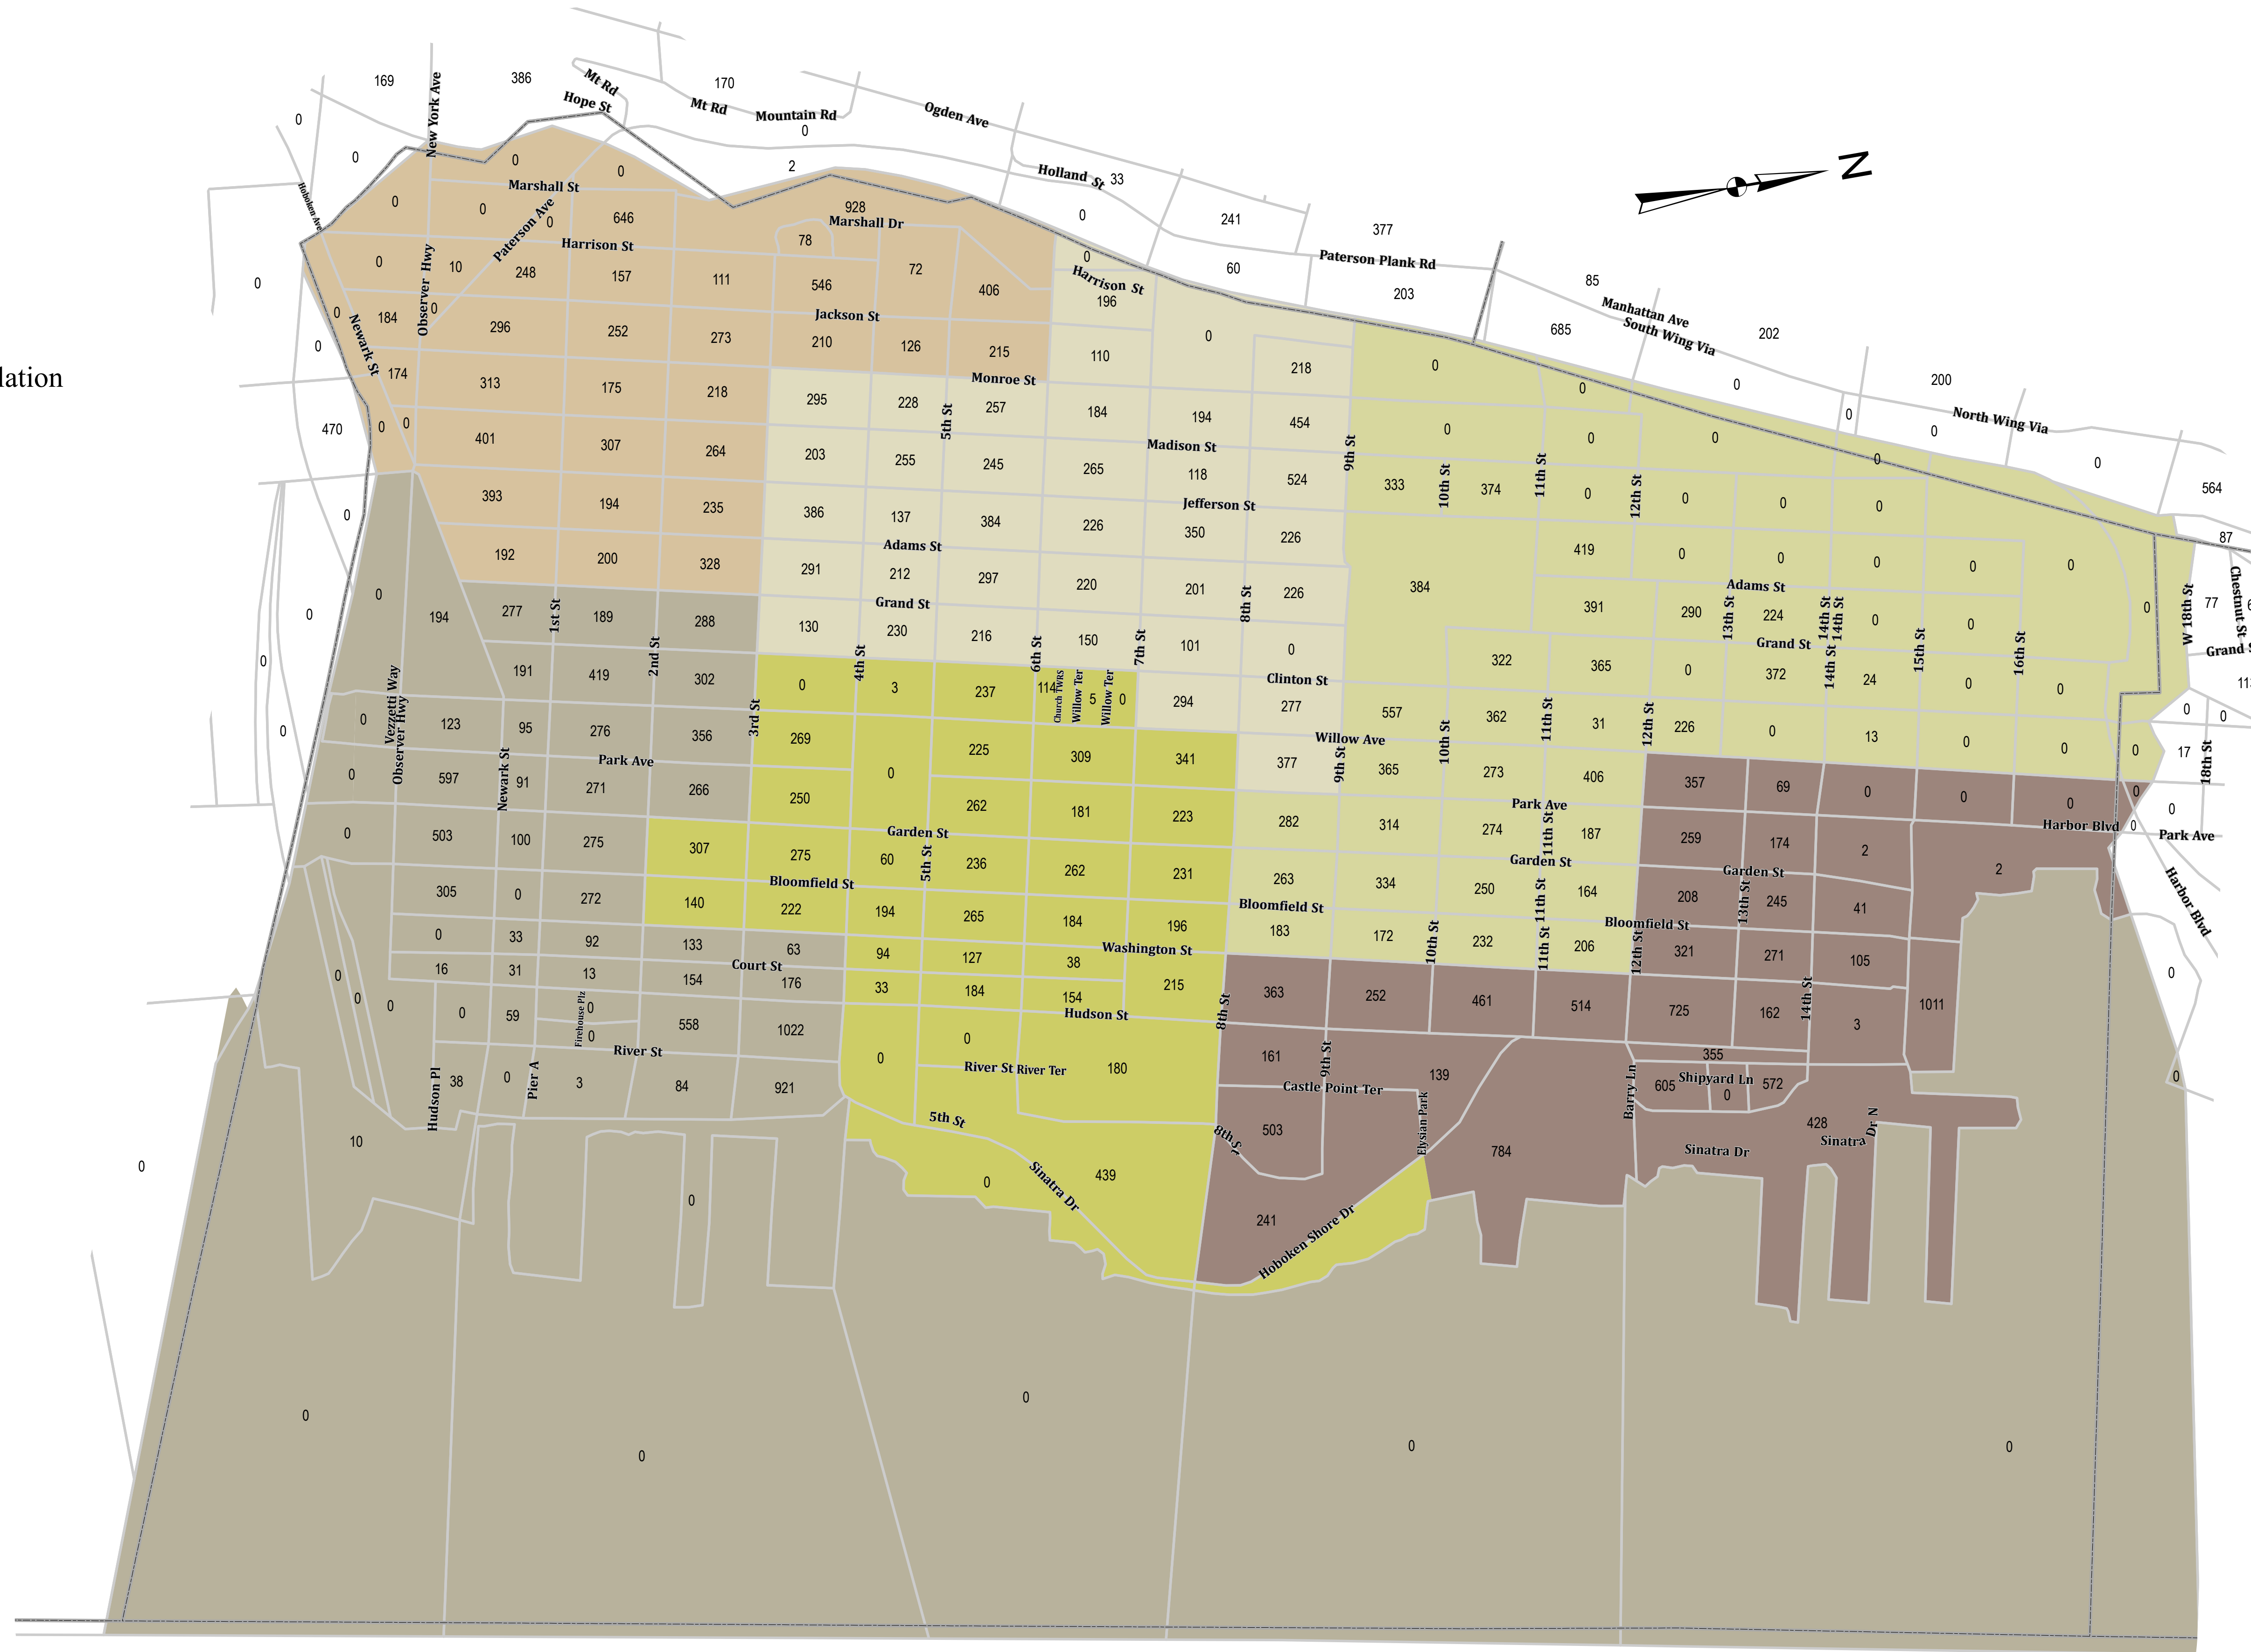

CITY OF HOBOKEN

CITY OF HOBOKEN

Legend

-  Municipal Boundary
-  2010 Census Block Population

Ward Boundaries

Hoboken

-  Ward 1
-  Ward 2
-  Ward 3
-  Ward 4
-  Ward 5
-  Ward 6

Ward 1: 9,224

Ward 2: 8,905

Ward 3: 8,677

Ward 4: 8,152

Ward 5: 8,592

Ward 6: 6,455

Total Population: 50,005

HUDSON COUNTY BOARD OF ELECTIONS

HUDSON COUNTY PLAZA
257 CORNELISON AVENUE, 4TH FLOOR
JERSEY CITY, NJ 07302

Prepared by: Jonathan Luk, GISP
Hudson County Dept. of Parks & Community Services
Hudson County Division of Planning
Meadowview Campus
595 County Ave., Bldg. 1, 2nd Fl.
Secaucus, NJ 07094

Dated: August, 2011